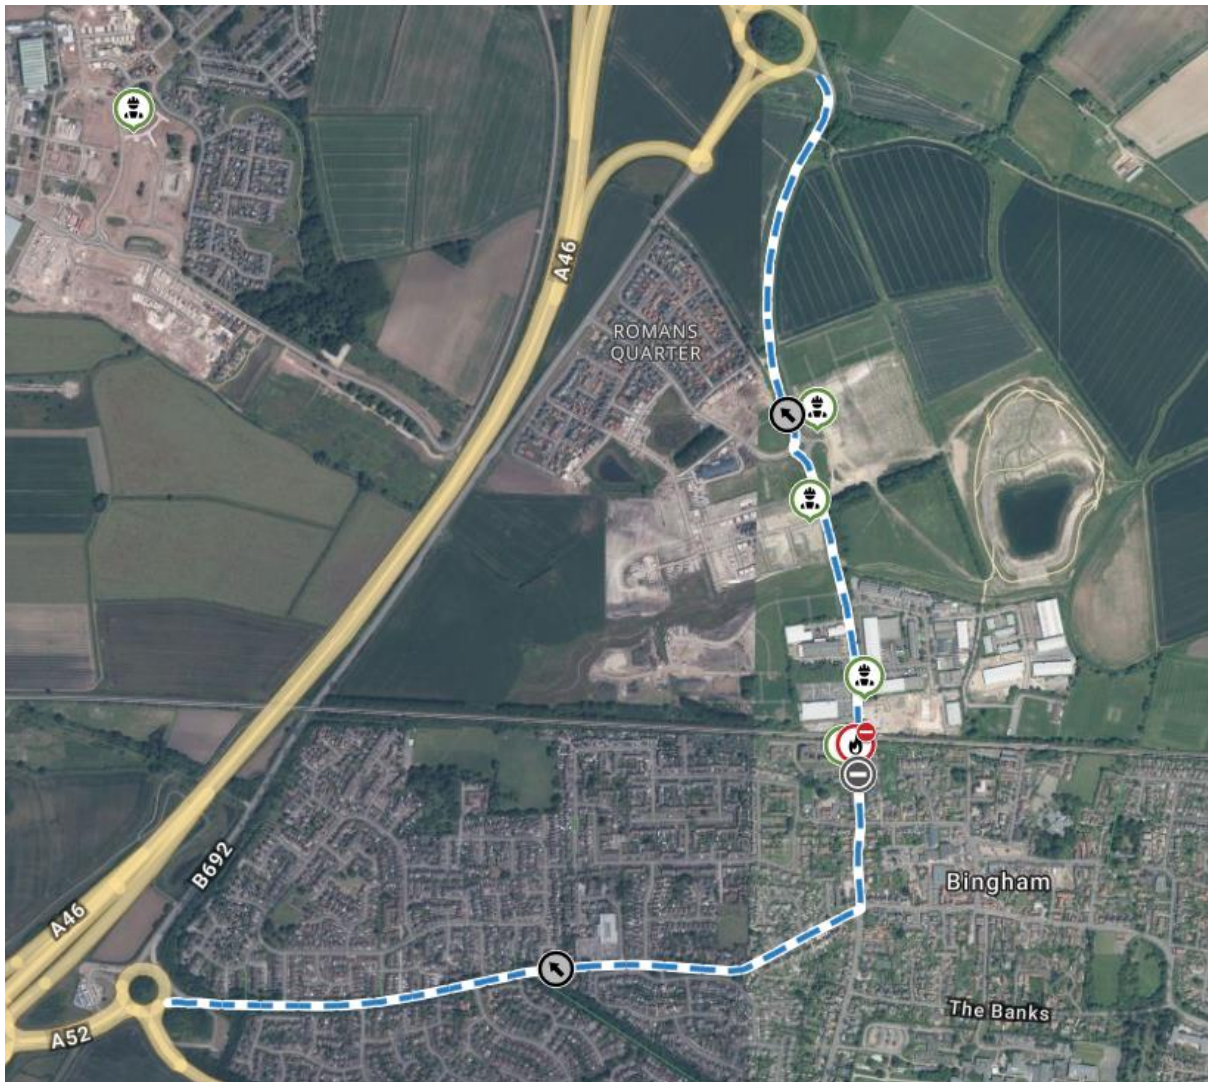

## **Roadworks Bulletin – Borough of Rushcliffe Temporary Prohibitions – Bingham**

|                              |   |
|------------------------------|---|
| <b>Locations</b>             | <b>Kirk Hill, Bingham – From its junction with Carnarvon Place in a southerly direction for 40 metres</b><br><b>Newgate Street, Bingham – From its junction with Kirk Hill and its junction with Green Lane</b>   |
| <b>Date &amp; Time</b>       | <b>Kirk Hill, Bingham – 08:00 hours Monday 31<sup>st</sup> March until 16:00 hours Monday 14<sup>th</sup> April 2025</b><br><b>Newgate Street, Bingham - 08:00 hours Monday 7<sup>th</sup> April until 16:00 hours Wednesday 23<sup>rd</sup> April 2025</b> |
| <b>Carried Out By</b>        | <b>Cadent Gas</b>   |
| <b>Nature of Restriction</b> | <b>Temporary Road Closure</b>   |
| <b>Nature of Works</b>       | <b>Gas Mains replacement works</b>  |
| <b>Alternative Route</b>     | <b>Kirk Hill – Chapel Lane – A46 – A52 – Nottingham Road and vice versa</b><br><b>Newgate Steet – Market Street – Church Street – Longacre – Fairfield Street and vice versa</b>  |

# KIRK HILL

Red = Road Closure    Blue = Diversion Route

# NEWGATE STREET

Red = Road Closure    Blue = Diversion Route