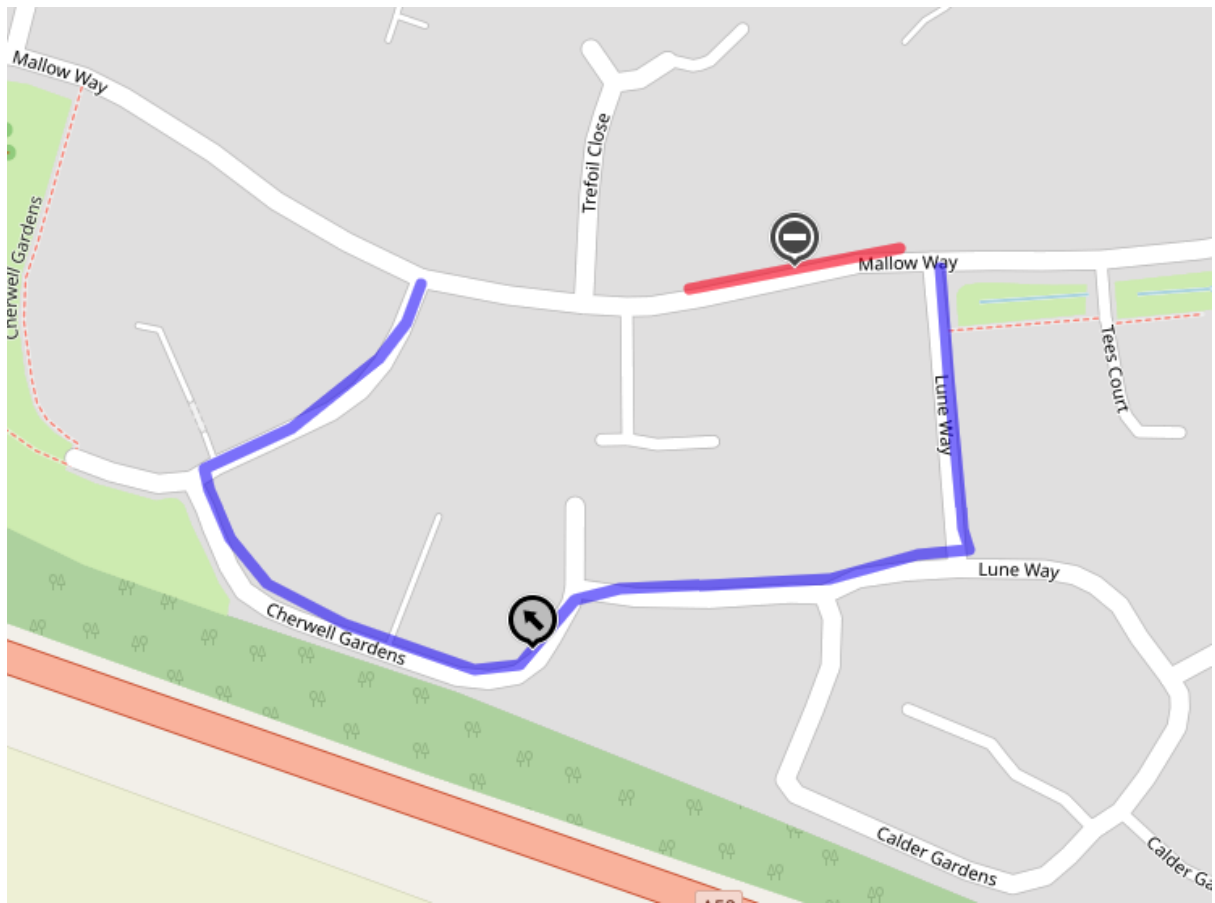

Date: 27th July 2022.

Roadworks Bulletin – Rushcliffe Temporary Prohibitions – Bingham

Locations	Mallow Way, Bingham – Between its junction with Lune Way and its junction with Cherwell Gardens.
Date & Time	From 08:00 hours until 17:00 hours on Friday 16th September 2022.
Carried Out By	Severn Trent Water.
Nature of Restriction	Temporary Road Closure.
Nature of Works	Repairs to a defective Manhole Cover.
Alternative Route	Cherwell Gardens – Lune Way and vice-versa
Enquiries	Chelsea Wheat – 0333 9961305 stwframeandcovers@customersolutionsplus.co.uk
Emergency Contact	James Morgan – 07918389363.

Roadworks information at www.nottinghamshire.gov.uk/roadworks

Parking Restrictions at <http://www.nottinghamtraffweb.co.uk/>

Red – Road Closure.

Blue – Diversion.