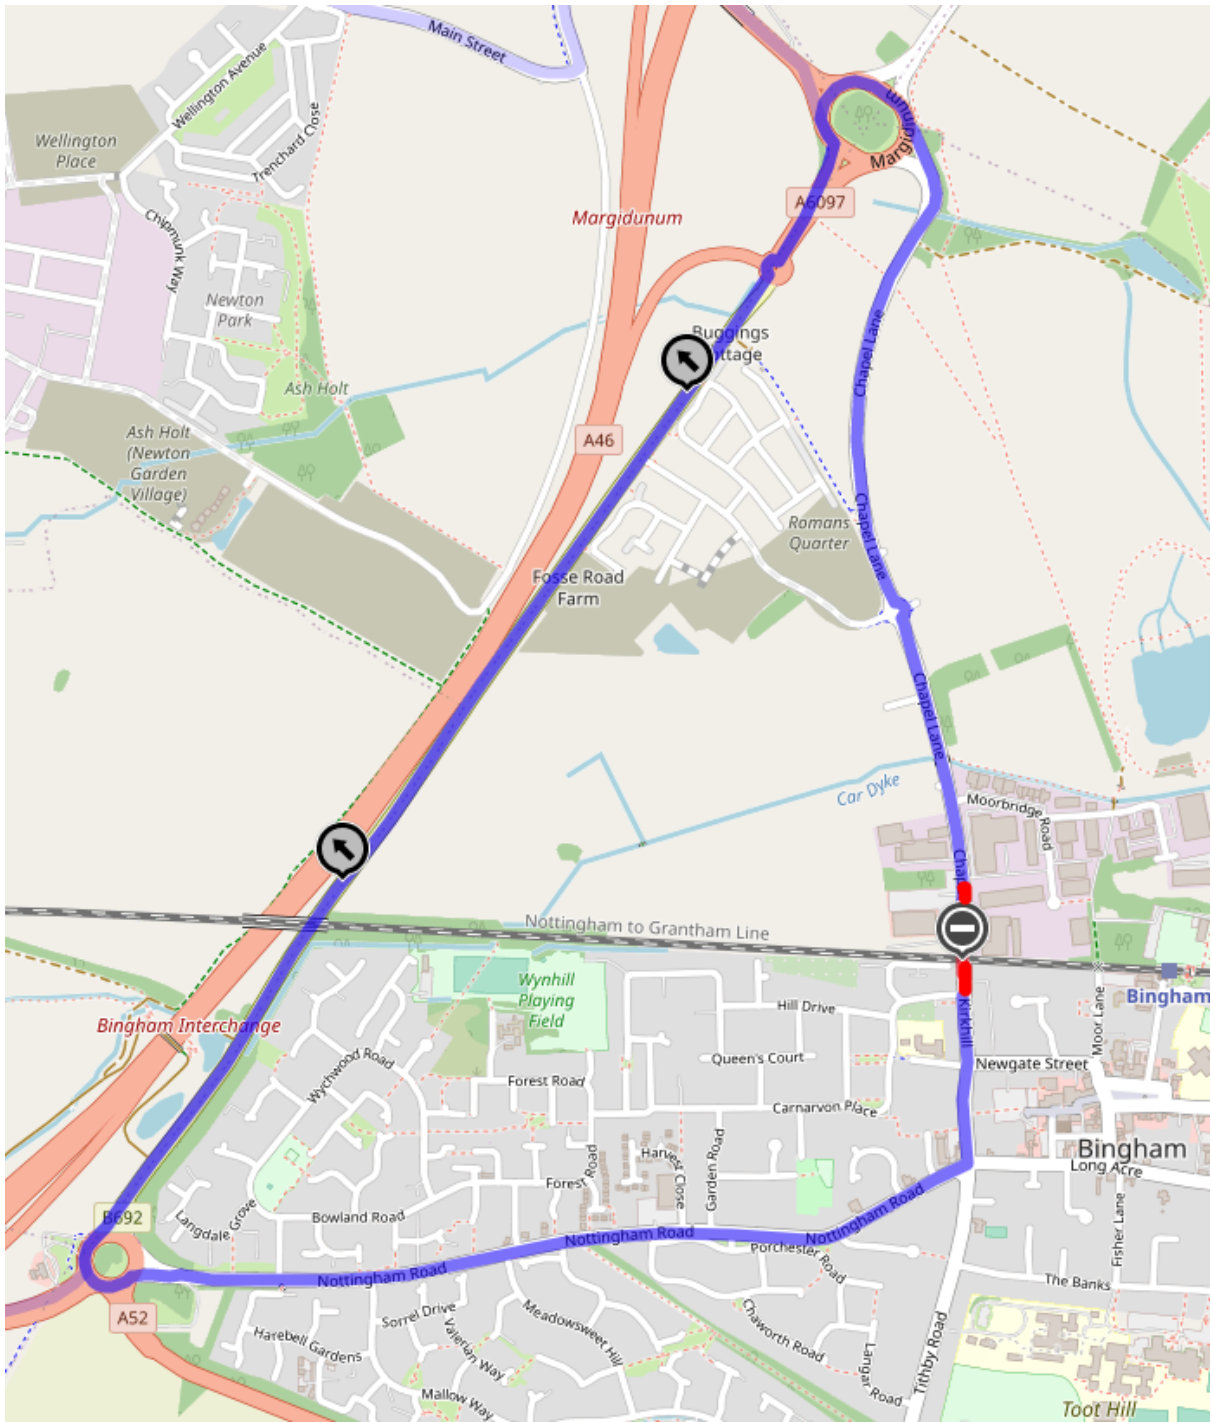

Date: 6th July 2022

Roadworks Bulletin – Rushcliffe Temporary Prohibitions – Bingham

Locations	Kirk Hill / Chapel Lane – 20m either side of the level crossing.
Date & Time	From 22:00 hours on Wednesday 27 th July 2022. Until 05:30 hours on Thursday 28 th July 2022 inclusive.
Carried Out By	Network Rail.
Nature of Restriction	Temporary Road Closure.
Nature of Works	Level Crossing Works.
Alternative Route	Kirk Hill Nottingham Road – B692 Fosse Way – Chapel Lane - and vice-versa
Enquiries	Amanda Allen 0177 7705053 amanda.allen@traffic.org.uk
Emergency Contact	07711 377005

Roadworks information at www.nottinghamshire.gov.uk/roadworks

Parking Restrictions at <http://www.nottinghamtraffweb.co.uk/>

Red – Road Closure.

Blue – Diversion.