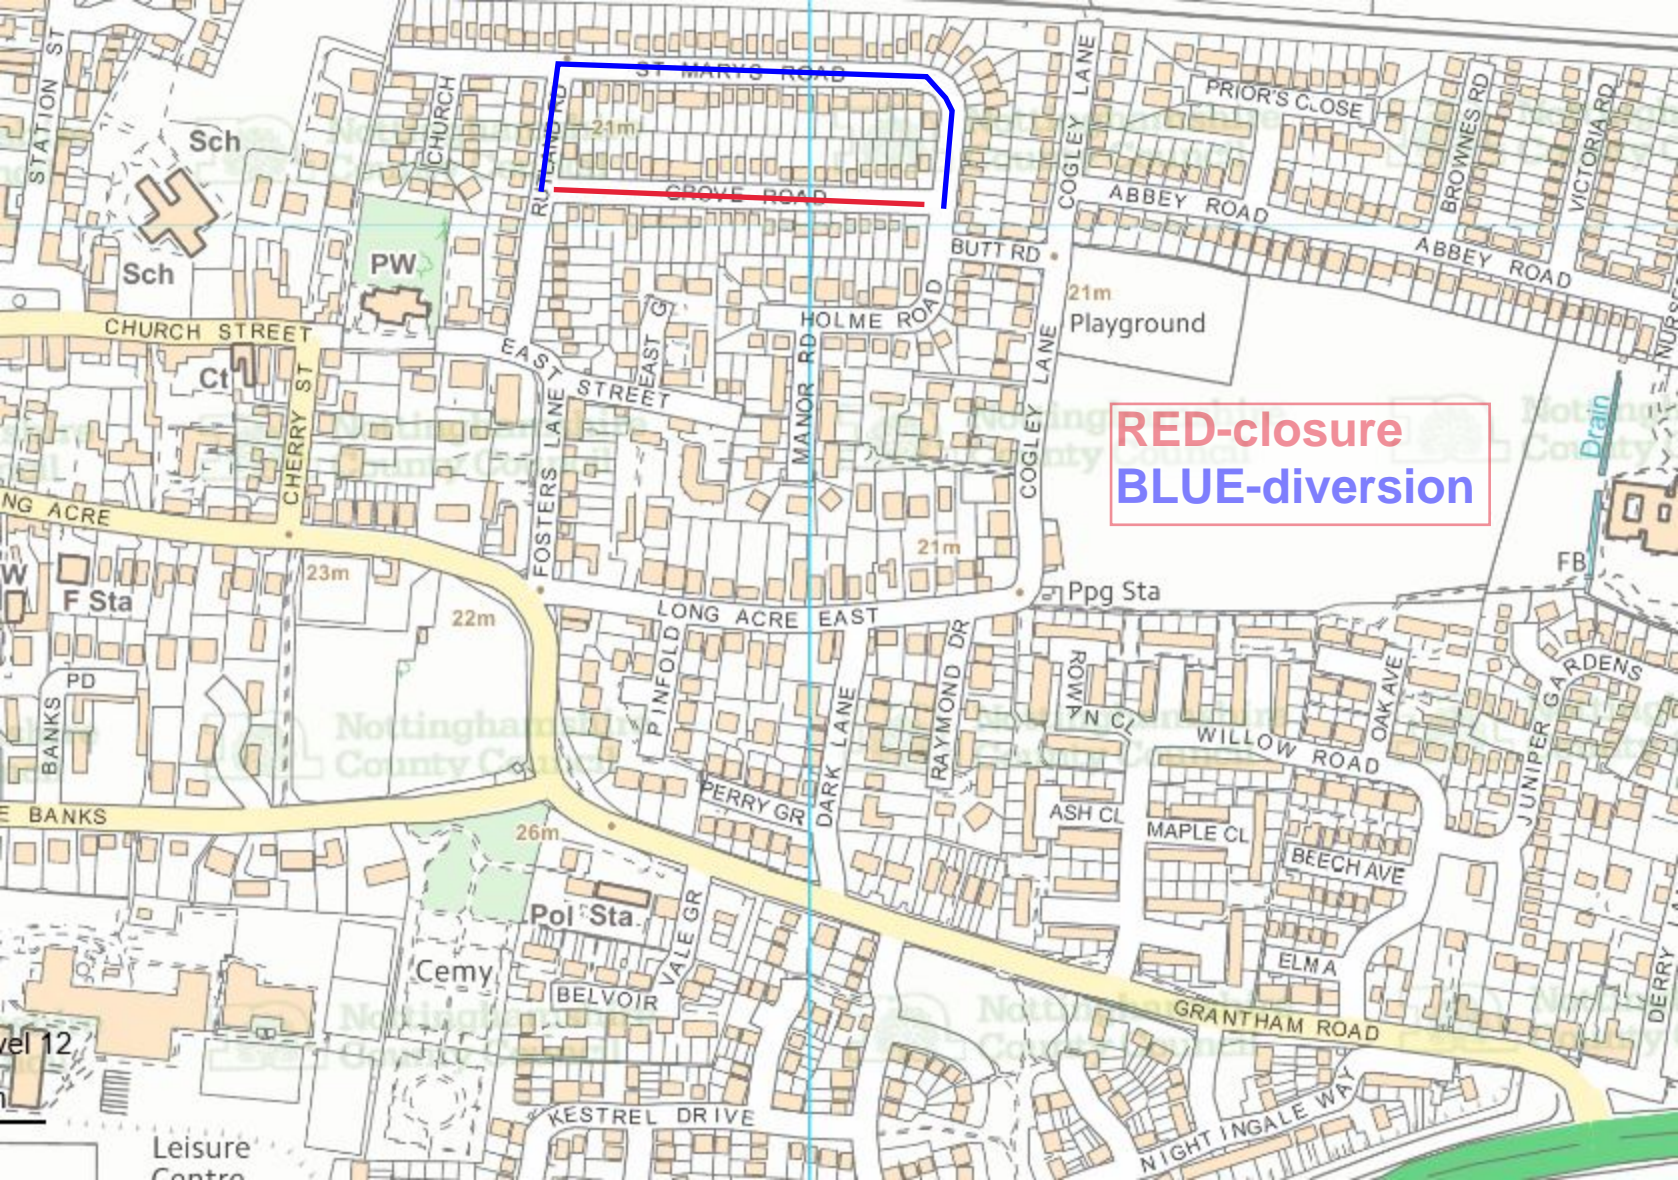

In partnership with

27 January 2021

Roadworks Bulletin – Rushcliffe
Temporary Road / Level Crossing Closure
Grove Road, Bingham

Road name & Location:	Grove Road, Bingham for its whole length
Times and Dates:	From 08:00 hours on Monday 22nd February 2021 Until 17:00 hours on Friday 26th February 2021
Carried Out By:	Via East Midlands
Nature of Restriction:	Temporary Prohibition of Driving Temporary Prohibition of waiting, loading and unloading
Nature of Works:	Carriageway resurfacing
Alternative Route:	Rutland Road – St Mary’s Road and vice-versa
Enquiries:	Liam Asher - 0115 804 1122
Emergency contact:	Nottinghamshire County Council – 0300 500 80 80

(Ref: R21-025 Roadworks Bulletin)

RED-closure
BLUE-diversion