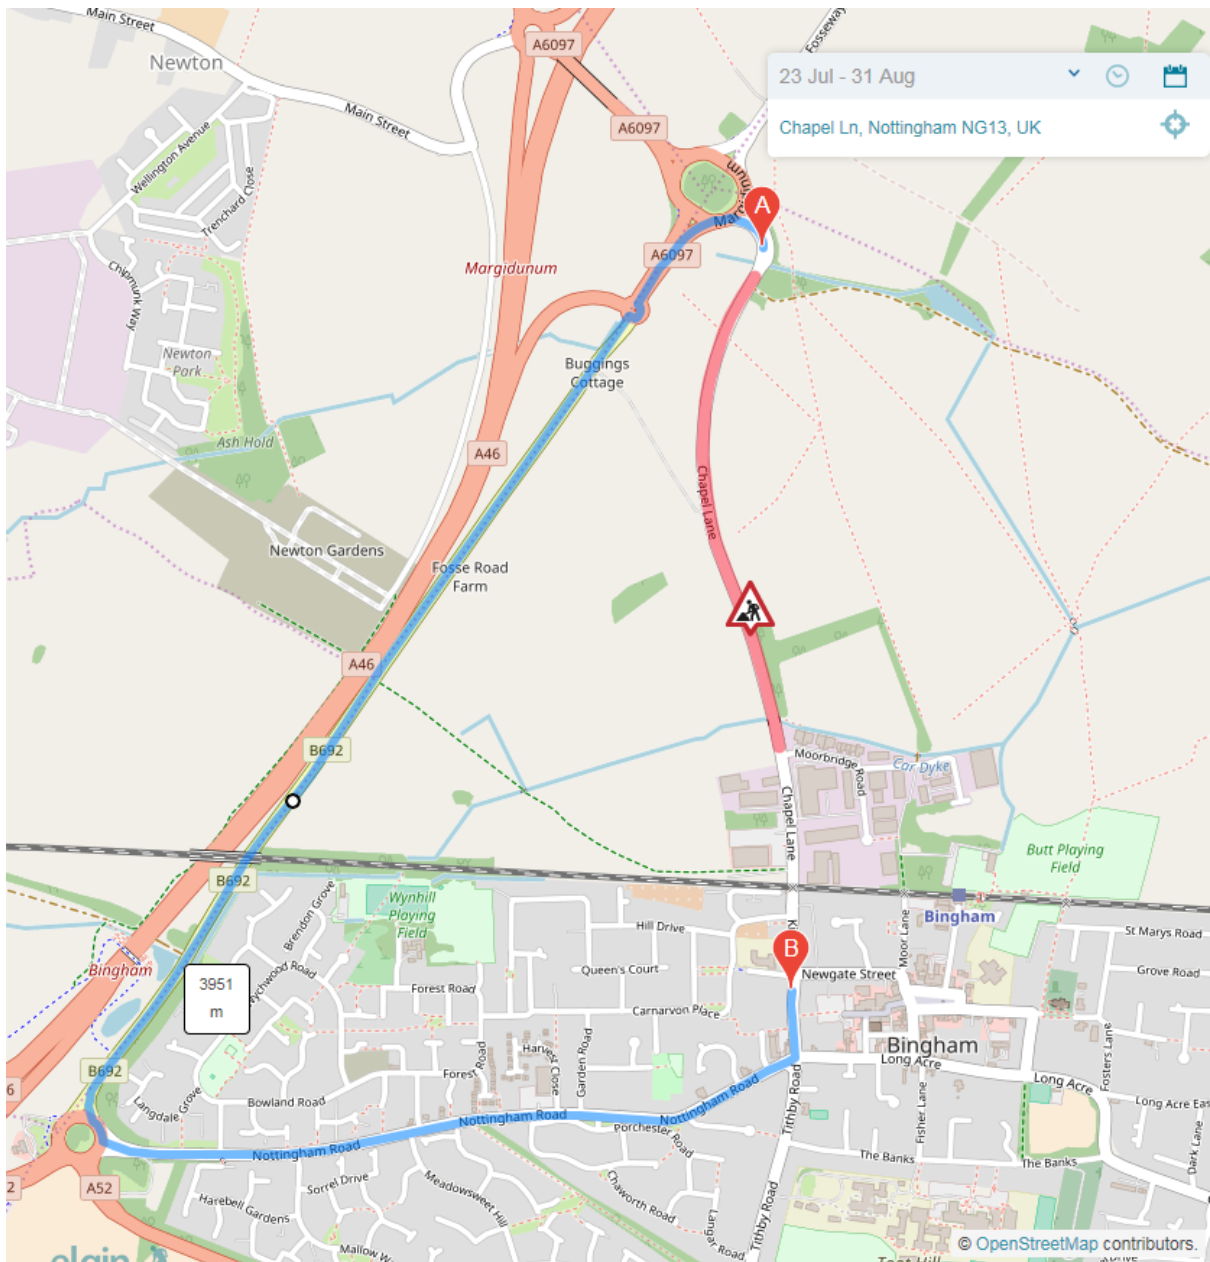

In partnership with

Prepared by: Jo Wilkinson

Date: 18th December 2018

Tel No.: 0115 9772947

Fax No.: 0115 9773614

Roadworks Bulletin – Rushcliffe Area

Temporary Road Closure – BINGHAM

| | |
|--------------------------------|---|
| Road No. & Location | Chapel Lane, Bingham from its junction with Moorbridge Road to Fosse Way (Old A46) |
| Date/Times | 2 weekend closures a) 07.00 hours Saturday 12 th January 2019 until 22.00 hours Sunday 13 th January 2019 b) 07.00 hours Saturday 19 th January 2019 until 22.00 hours Sunday 20 th January 2019 |
| Carried Out By: | Barratt Homes North Midlands |
| Nature of Restriction | Temporary Prohibition of Driving |
| Nature of Works | Section 278 Works – Carriageway Resurfacing works |
| Alternative Route | Fosse Way – Nottingham Road – Fairfield Street – Kirkhill and vice versa |
| Enquires | Mick Monaghan (Barratt Homes North Midlands) 07773388312 |
| Emergency Contact | As above |

R18-054e Roadworks Bulletin

R18-054e Roadworks Bulletin