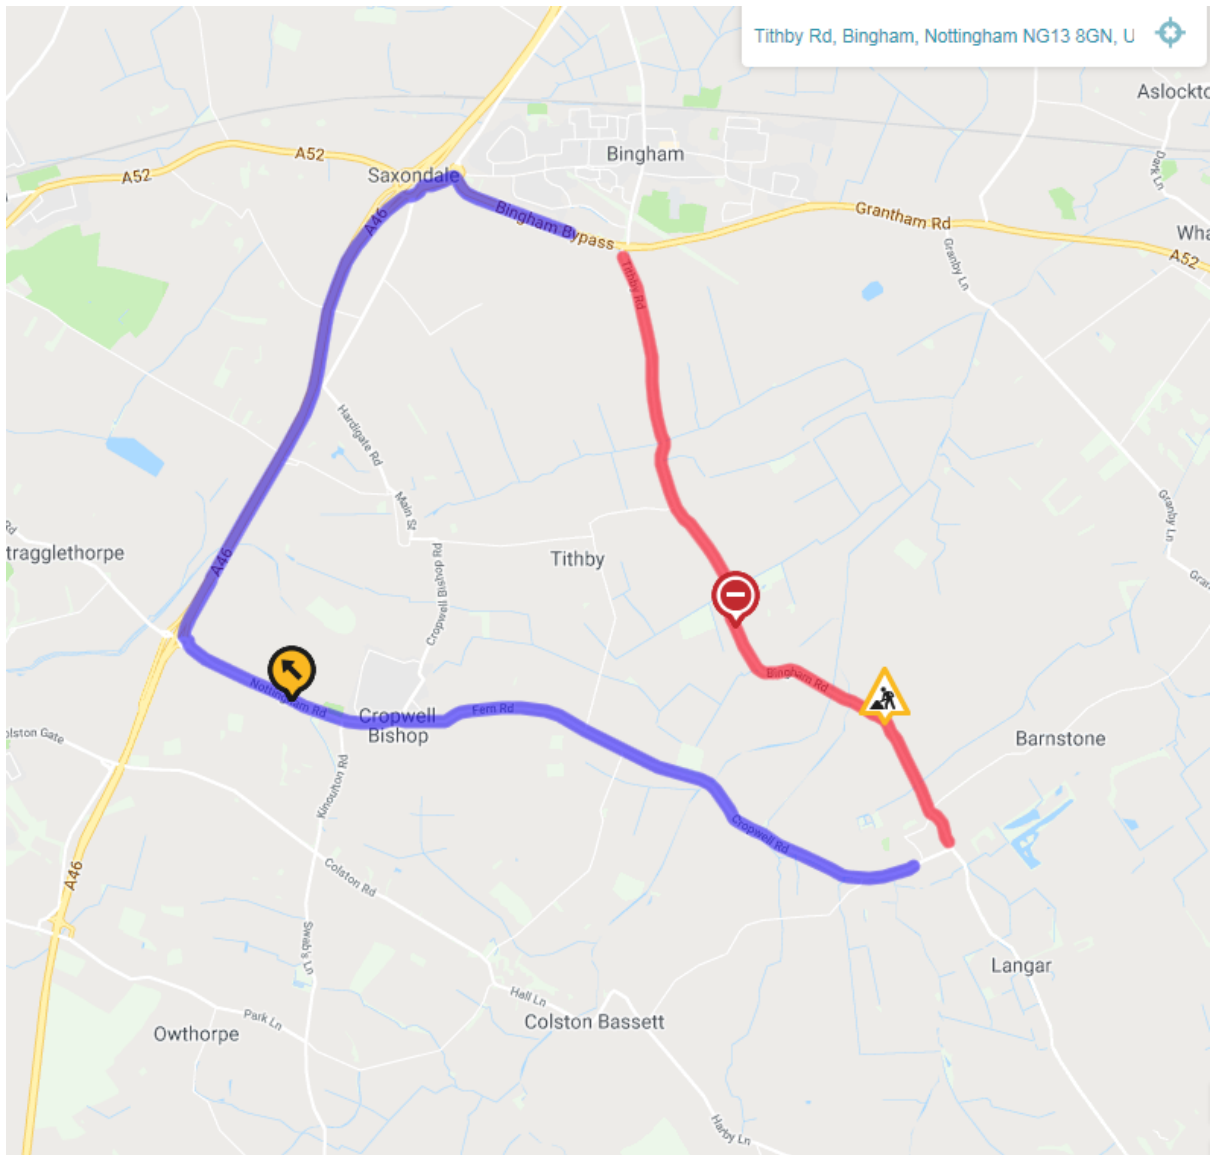

In partnership with

Prepared by: Jo Wilkinson

Date: 2nd October 2018

Tel No.: 0115 9772947

Fax No.: 0115 9773614

Roadworks Bulletin – Rushcliffe Area

Temporary Road Closure – TITHBY AND LANGAR

Road No. & Location	<p>Tithby Road, Tithby, from its junction with A52 Bingham Bypass, Bingham to its junction with Bingham Road, Wiverton, Tithby.</p> <p>Bingham Road, Wiverton, Tithby, from its junction with Tithby Road, Tithby to its junction with Bingham Road, Langar.</p> <p>Bingham Road, Langar, from its junction with Bingham Road, Wiverton, Tithby to its junction with Musters Road, Langar.</p> <p>Musters Road, Langar, from its junction with Bingham Road, Langar to its junction with Cropwell Road, Langar</p>
Date/Times	<p>WEEKEND CLOSURE</p> <p>19.00 hours Friday 26th October 2018 until 19.00 hours Sunday 28th October 2018</p>
Carried Out By:	<p>Via East Midlands on behalf of Nottinghamshire County Council</p>
Nature of Restriction	<p>Temporary Prohibition of Driving</p>
Nature of Works	<p>Carriageway Maintenance Works</p>
Alternative Route	<p>A52 Bingham Bypass, Bingham – A46 Trunk Road – Nottingham Road, Cropwell Bishop – Fern Road, Cropwell Bishop – Langar Road, Colston Bassett - Cropwell Road, Langar and vice versa</p>
Enquires	<p>Peter Topliss (Via) 0115 8042146 or 07753 625184</p>
Emergency Contact	<p>NCC Customer Contact Centre 0300 500 8080</p>

R18-096 Roadworks Bulletin

R18-096 Roadworks Bulletin