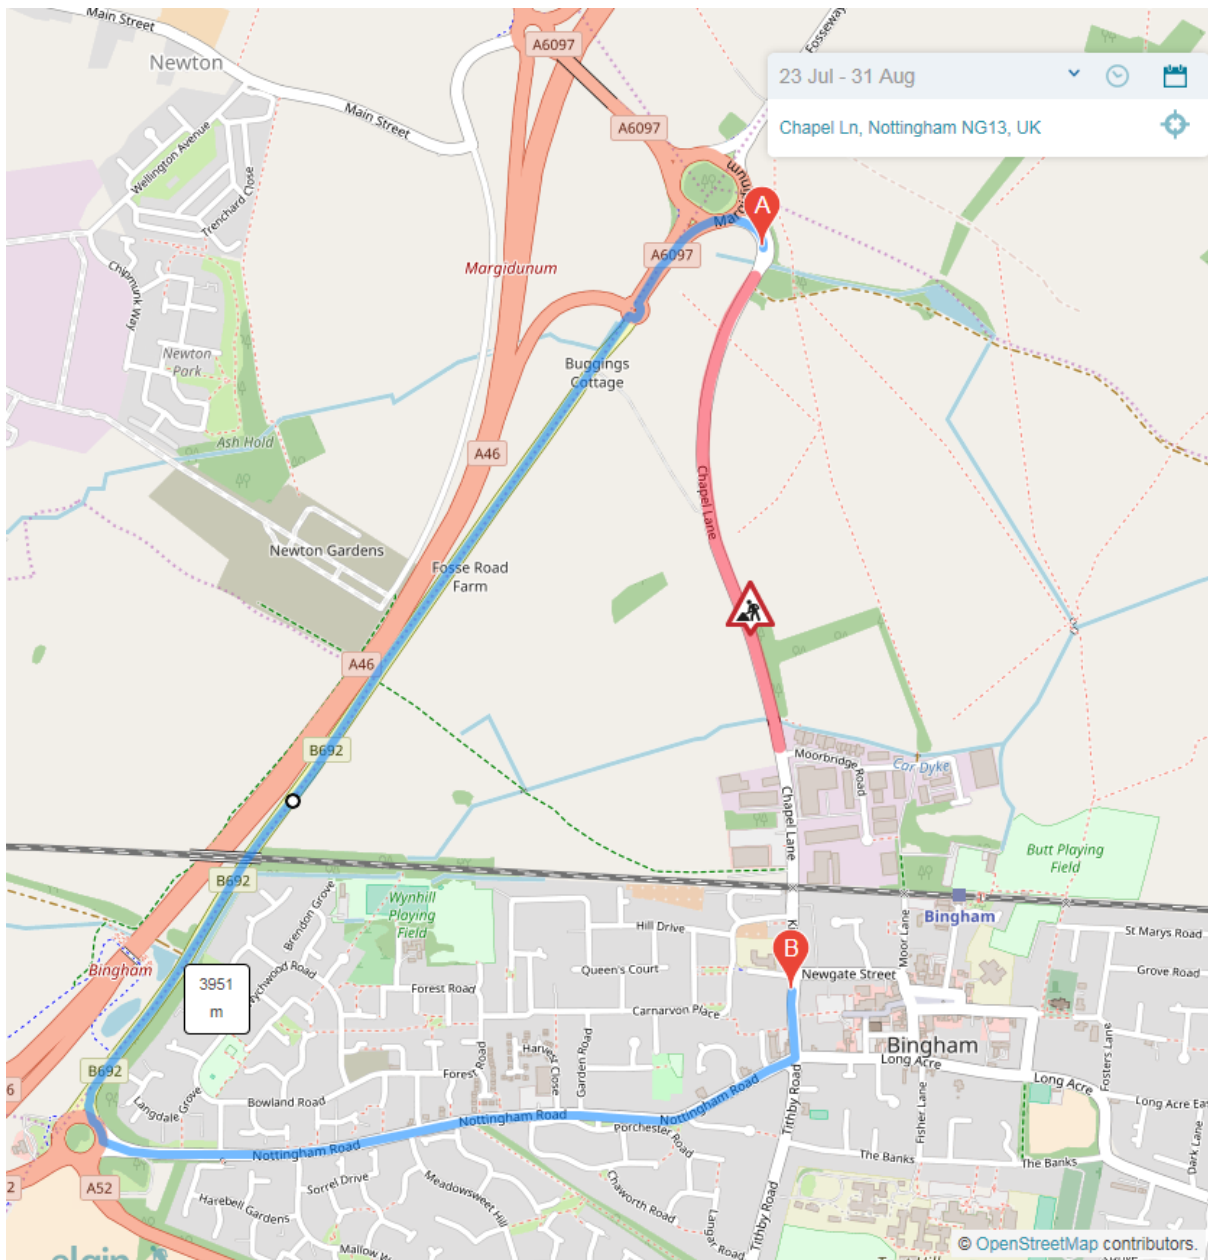

In partnership with

Prepared by: Jo Wilkinson

Date: 23rd October 2018

Tel No.: 0115 9772947

Fax No.: 0115 9773614

Roadworks Bulletin – Rushcliffe Area

Temporary Road Closure – BINGHAM

Road No. & Location	Chapel Lane, Bingham from its junction with Margidvnm Roundabout to its junction with Moorbridge Road
Date/Times	3 weekend closures a) 07.00 hours Saturday 17 th November 2018 until 22.00 hours Sunday 18 th November 2018 b) 07.00 hours Saturday 24 th November 2018 until 22.00 hours Sunday 25 th November 2018 c) 07.00 hours Saturday 1 st December 2018 until 22.00 hours Sunday 2 nd December 2018
Carried Out By:	Barratt Homes North Midlands
Nature of Restriction	Temporary Prohibition of Driving
Nature of Works	Section 278 Works – Carriageway Resurfacing works
Alternative Route	Fosse Way – Nottingham Road – Fairfield Street – Kirkhill and vice versa
Enquires	Mick Monaghan (Barratt Homes North Midlands) 07773388312
Emergency Contact	As above

R18-054d Roadworks Bulletin