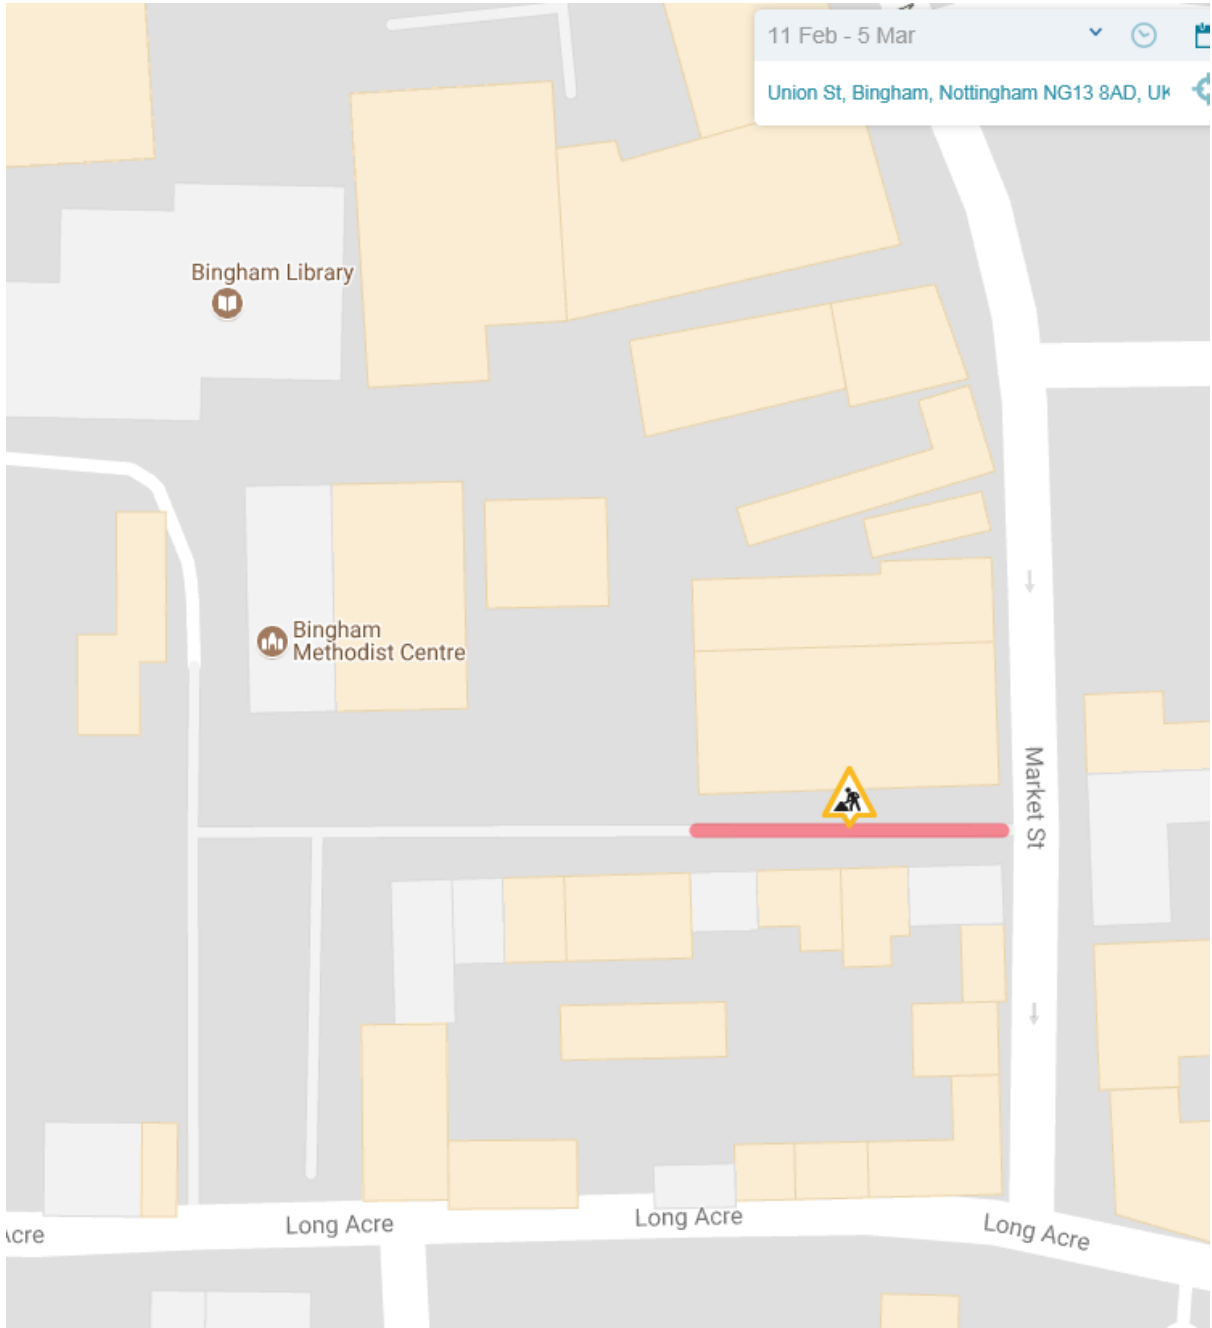

R18-008 Roadworks Bulletin